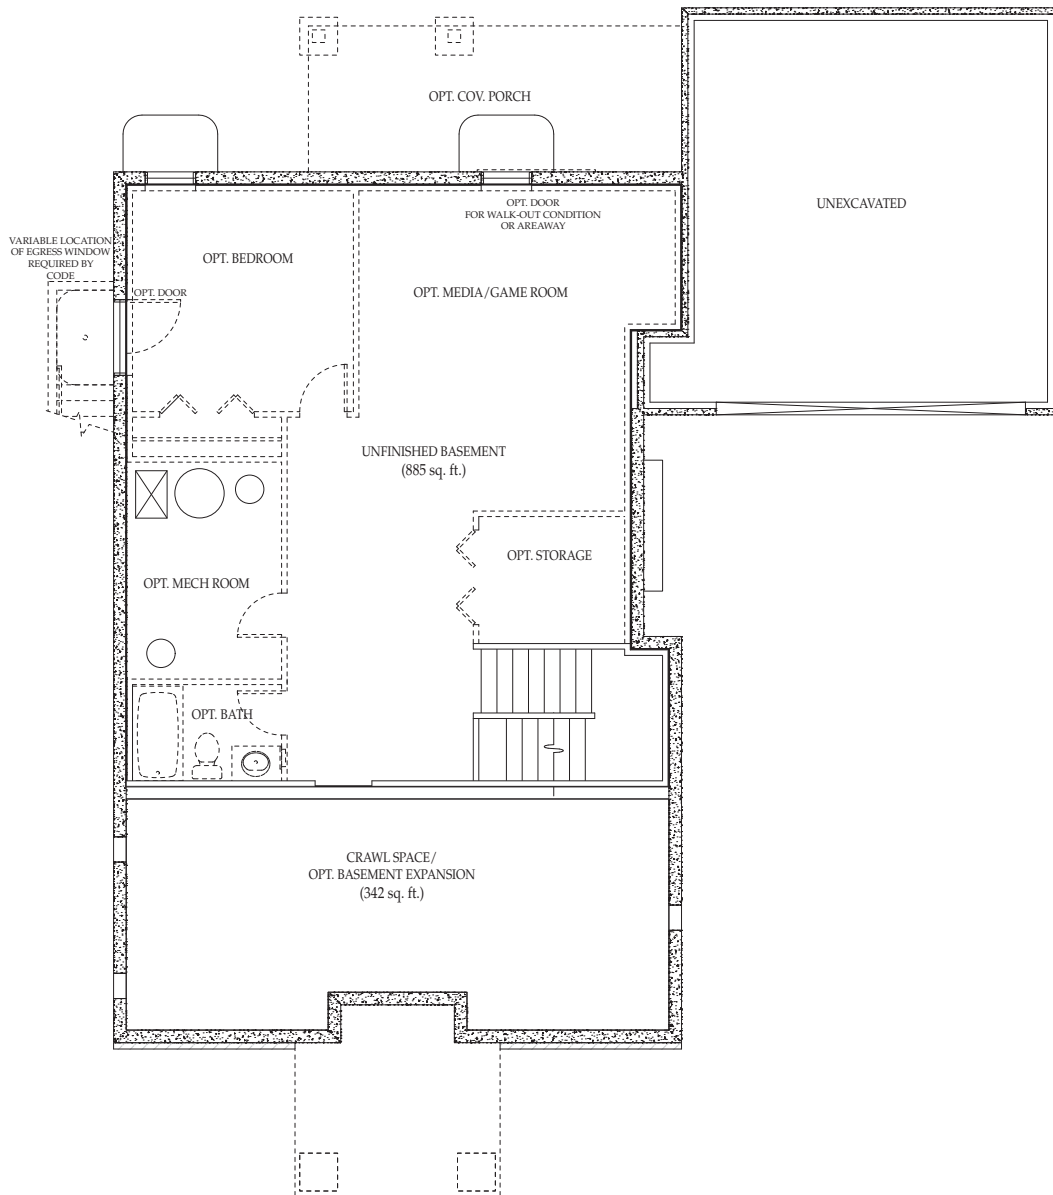

The Crispin 4-Bedroom Floor Plans

Harvest Hill

at The Orchard at New Market

LOWER LEVEL FLOOR PLAN

Opt. Media/Game Room or Sun/Screen Porch

Included partial basement is unfinished. Dashed lines reflect finishing or expansion possibilities. Equipment location may vary from location depicted.

©2009 The Orchard at New Market, LLC and Seawright Homes, LLC
All dimensions are approximate and may vary subject to field conditions. Room dimensions shown are interior dimensions.